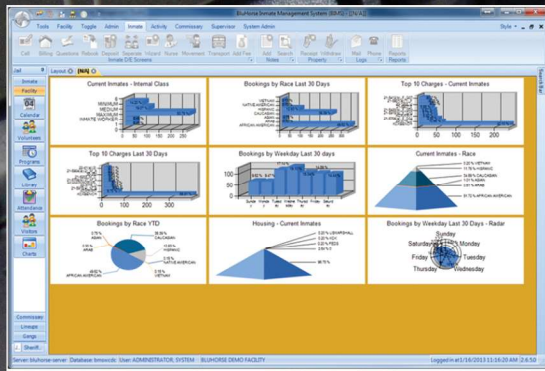

FREE!
No Agency Cost
Offender Based Pricing

Law Enforcement RMS

NEW!
DATA SHARING
MOBILE APP & LPR

#1 Provider in the State of Georgia
Mobile RMS & e-Ticketing

RMS

Features

- ✓ CloudCop® Mobile Reporting
- ✓ CloudCop® Mobile e-Ticketing
- ✓ Tickets Export to Court
- ✓ GEARS Submissions
- ✓ Electronic UCR Submission
- ✓ NIBRS Data Capture in Reports
- ✓ Evidence Room Management
- ✓ BluHorse Jail Management
- ✓ NCIC / LEMS Queries & Import
- ✓ Driver's License Scanning
- ✓ Commander's Mobile App
- ✓ Statistics, Graphs & Charts
- ✓ GPS Team Mapping
- ✓ Internal Messaging & Chat
- ✓ Incident, Accidents & Arrests
- ✓ Domestic & Juveniles
- ✓ Field Interviews & CTWs
- ✓ BOLO's & Warrant Search
- ✓ Master Names & Vehicles
- ✓ Attach Documents to Cases
- ✓ Attach Media to Cases
- ✓ Dispatch & Daily Activity Log
- ✓ Calendar & Contacts

NEW!
Jail
Management

BluHorse

NEW! GEARS Report Submission
NEW! NIBRS Data Capture
NEW! Cross-Agency Data Sharing
NEW! License Plate Reader Integration
NEW! Chief & Commander's Mobile App

No upfront costs.
No money out of your budget.